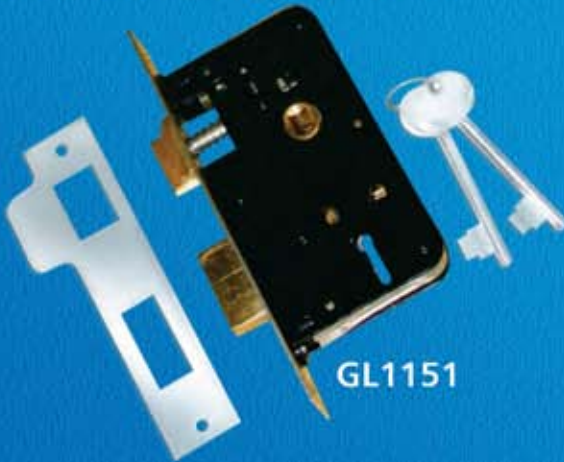

GPL0251  
(4 kg. Pull)

GPL0255  
(6 kg. pull)

TUBULAR LATCH (BOLT THROUGH)  
2 1/2", 3", 4", 5"

GF311

TUBULAR LATCH  
2 1/2", 3", 4", 5"

GF0301

Brass Drawer Lock

GBL1171

Brass Door Rack Bolt

GBL1201

Brass Rack Bolt  
Thumb Turn

GBL1211

Brass Key For  
Rack Bolt

GBLK1201

Brass Cupboard Lock

GBL1181

NEW ADDITIONS - LATCHES AND CATCHES

**5 LEVER LOCK (REVERSIBLE)**

**GL1151**

**3 LEVER MORTICE LOCK (BOLT THROUGH & REVERSIBLE) (2 1/2" & 3")**

**GL1101**

**RIM LOCK (5" x 3")**

**GL1161**

**PVCu LOCK CYLINDERS**

**GPV031**

**PAD LOCK 65mm GL1221**  
**PAD LOCK 50mm GL1211**  
**PAD LOCK 32mm GL1201**  
**PAD LOCK 25mm GL1200**

**PRESS LOCK WITH LONG KEY**  
**GL 1001**

**LONG KEY FOR PRESS LOCK**  
**GL 1001A**

**PRESS LOCK WITH NEW LONG KEY**  
**GL1002**