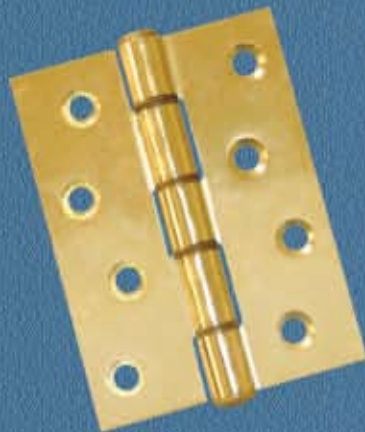

451 PBW PHOSPHOROUS BRONZE WASHERED HINGES

4" x 3"
Electro Brassed

4" x 3"
Self Colour

4" x 3"
Chrome Plated

3" x 2"
Chrome Plated

3" x 2"
Electro Brassed

451 DSW Double Steel Washered Hinges

4" x 3"
Satin Nickel

3" x 2"
Chrome plated

4" x 3"
Electro Brassed