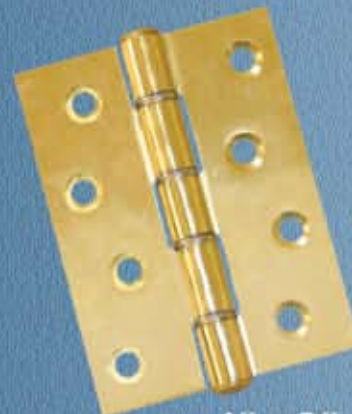

451 PBW PHOSPHOROUS BRONZE WASHERED HINGES

4" x 3"
Electro Brassed

4" x 3"
Self Colour

4" x 3"
Chrome Plated

3" x 2"
Chrome Plated

3" x 2"
Electro Brassed

451 DSW Double Steel Washered Hinges

4" x 3"
Satin Nickel

3" x 2"
Chrome plated

4" x 3"
Electro Brassed