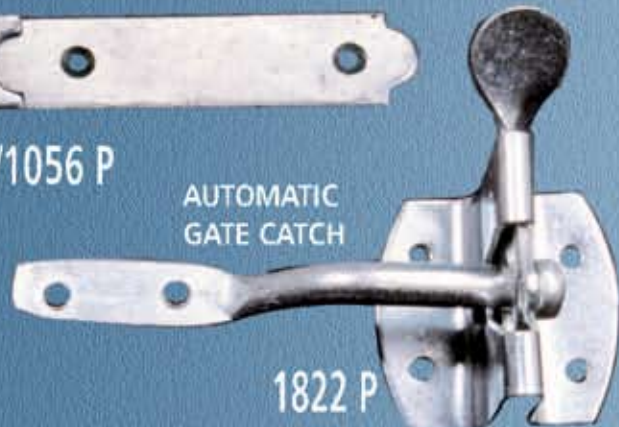

Premier Range

Garg now introducing with Heavy Gauged material and superior finishes available with screws

BRENTON PADBOLTS

2A P

1A P

STEEL OVAL PAD BOLT

4A P

STEEL STRETCHER PLATES

STEEL SUFFOLK LATCHES

20/2 P

Premier Range

WIRE HASP AND STAPLES

149W P

STEEL TOWER BOLTS

923A P

STEEL NECKED
TOWER BOLTS

923N P

STEEL SAFETY HASP
AND STAPLES

617 P

RING GATE LATCHES

1136 P

STEEL WIRE CABIN HOOKS

1261 P

HOOKS AND BANDS HINGES

1055 P/1056 P

AUTOMATIC
GATE CATCH

1822 P