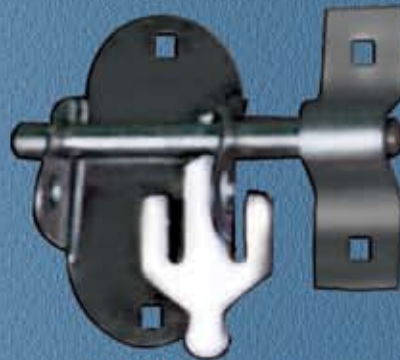

Premier Range

Garg now introducing with Heavy Gauged material and superior finishes available with screws

BRENTON PADBOLTS

2A P

1A P

STEEL OVAL PAD BOLT

4A P

STEEL STRETCHER PLATES

315 P

STEEL BOW HANDLE BOLTS

60BHB P

STEEL MONKEY TAIL BOLTS

60MTB P

STEEL TEE HINGES

121 P

910 P

STEEL SUFFOLK LATCHES

20/2 P

Premier Range

WIRE HASP AND STAPLES

149W P

STEEL TOWER BOLTS

923A P

STEEL NECKED
TOWER BOLTS